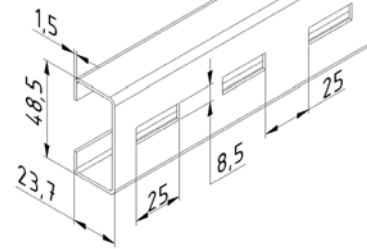

**Connection bracket
24801**

- To use with 24803 and 24805