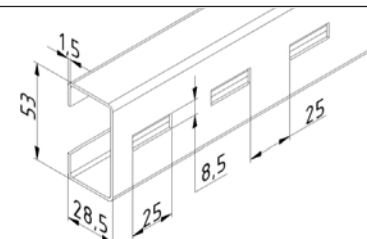

**Connection bracket
24801**

- To use with 24803 and 24805