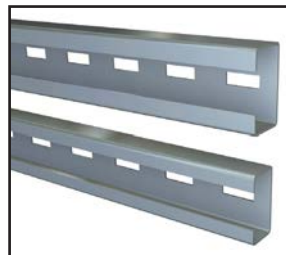

**Rear Bracket
24619-L/R**

- Mounting possibility for slide able C-track
- Easy mounting support using 25650-L/R

**60mm Pulley
25270**

- For 3mm cable
- With holes for 44012 mounting

**Top roller carrier
25003-L/R**

- With 46mm roller

**80mm Pulley
25271**

- For 4mm cable
- With holes for 44012 mounting

Slideable C-track

Art. nr.	Length (mm)
24810	1350
24811	3000
24812	1350
24813	3000

Notes:
With holes
With holes
Without holes
Without holes