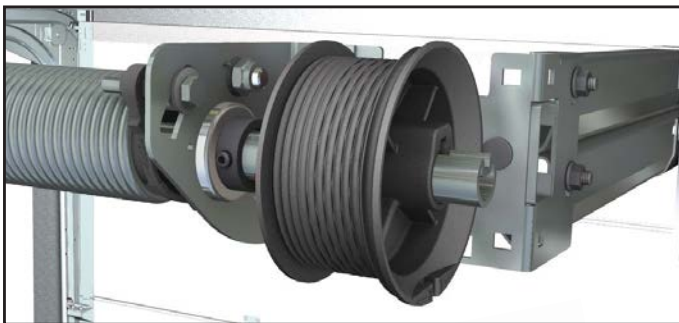

DOCO

door-solutions

**Low headroom
system for
residential doors**

SRR70
system

SRR70 system

Doco International introduces a new Residential System; SRR70. You save time and money because of the innovative easy mount principle of the power unit. The track sets are available in bolted and riveted versions. This system is suitable for all 20 and 40mm panels. Available as pre-assembled sets or separate components.

One person fitting using only one 13mm tool.

**“Easy - mount”
system**

Technical information

- Torsion spring system (rear);
- Seven standard heights available; 2000, 2125, 2250, 2375, 2500, 2750, 3000mm;
- Maximum door size: 6000 x 3000mm (W x H);
- Maximum door weight: 165 kg;
- Headroom, manual, at standard height 70mm;
- Side room minimum 80mm with 14024 bolt;
- CE designed conform 13241-1;
- ITT approved by SP;

Additional SRR70 components:

**Spring break device
25650-L/R**

- Spring break device
- Certified for 60 Nm/spring
- SP certificate number P902383
- Universal design for 50 and 67mm springs
- Fixed ratchet wheel on device
- Easy fitting (shape in shape)
- Easy assembly of power unit, easy mount system
- For use with 24619-L/R

- With 46mm roller

**80mm Pulley
25271**

- For 4mm cable
- With holes for 44012 mounting

Slideable C-track

Art. nr.	Length (mm)
24810	1350
24811	3000
24812	1350
24813	3000

Notes:
With holes
With holes
Without holes
Without holes