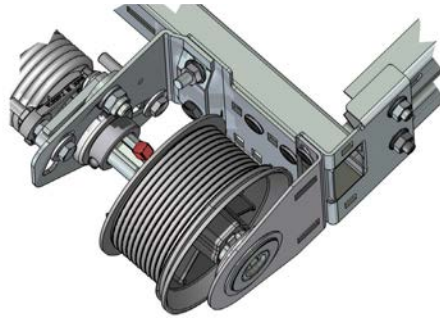

DOCO

door-solutions

**Low headroom
system for
residential doors**

SRR70
system

SRR70 system

Doco International introduces a new Residential System; SRR70. You save time and money because of the innovative easy mount principle of the power unit. The track sets are available in bolted and riveted versions. This system is suitable for all 20 and 40mm panels. Available as pre-assembled sets or separate components.

One person fitting using only one 13mm tool.

**“Easy - mount”
system**

Technical information

- Torsion spring system (rear);
- Seven standard heights available; 2000, 2125, 2250, 2375, 2500, 2750, 3000mm;
- Maximum door size: 6000 x 3000mm (W x H);
- Maximum door weight: 165 kg;
- Headroom, manual, at standard height 70mm;
- Side room minimum 80mm with 14024 bolt;
- CE designed conform 13241-1;
- ITT approved by SP;

Additional SRR70 components:

**Spring break device
25650-L/R**

- Spring break device
- Certified for 60 Nm/spring
- SP certificate number P902383
- Universal design for 50 and 67mm springs
- Fixed ratchet wheel on device
- Easy fitting (shape in shape)
- Easy assembly of power unit, easy mount system
- For use with 24619-L/R

- With 46mm roller

**80mm Pulley
25271**

- For 4mm cable
- With holes for 44012 mounting

Slideable C-track

Art. nr.	Length (mm)
24810	1350
24811	3000
24812	1350
24813	3000

Notes:
With holes
With holes
Without holes
Without holes