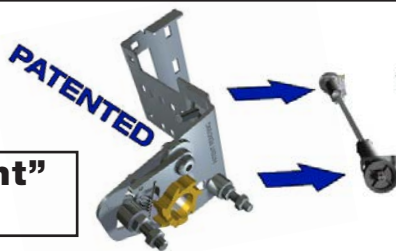

DOCO

door-solutions

**Low headroom
system for
residential doors**

SRR70
system

SRR70 system

Doco International introduces a new Residential System; SRR70. You save time and money because of the innovative easy mount principle of the power unit. The track sets are available in bolted and riveted versions. This system is suitable for all 20 and 40mm panels. Available as pre-assembled sets or separate components.

One person fitting using only one 13mm tool.

**“Easy - mount”
system**

Technical information

- Torsion spring system (rear);
- Seven standard heights available; 2000, 2125, 2250, 2375, 2500, 2750, 3000mm;
- Maximum door size: 6000 x 3000mm (W x H);
- Maximum door weight: 165 kg;
- Headroom, manual, at standard height 70mm;
- Side room minimum 80mm with 14024 bolt;
- CE designed conform 13241-1;
- ITT approved by SP;

Additional SRR70 components:

**Spring break device
25650-L/R**

- Spring break device
- Certified for 60 Nm/spring
- SP certificate number P902383
- Universal design for 50 and 67mm springs
- Fixed ratchet wheel on device
- Easy fitting (shape in shape)
- Easy assembly of power unit, easy mount system
- For use with 24619-L/R