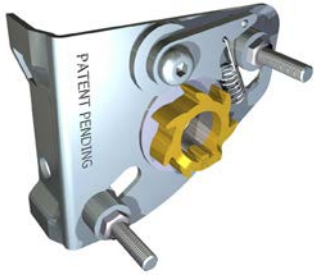

DOCO

door-solutions

**Low headroom
system for
residential doors**

SRR70
system

SRR70 system

Doco International introduces a new Residential System; SRR70. You save time and money because of the innovative easy mount principle of the power unit. The track sets are available in bolted and riveted versions. This system is suitable for all 20 and 40mm panels. Available as pre-assembled sets or separate components.

One person fitting using only one 13mm tool.

**“Easy - mount”
system**

Technical information

- Torsion spring system (rear);
- Seven standard heights available; 2000, 2125, 2250, 2375, 2500, 2750, 3000mm;
- Maximum door size: 6000 x 3000mm (W x H);
- Maximum door weight: 165 kg;
- Headroom, manual, at standard height 70mm;
- Side room minimum 80mm with 14024 bolt;
- CE designed conform 13241-1;
- ITT approved by SP;

Additional SRR70 components:

**Spring break device
25650-L/R**

- Spring break device
- Certified for 60 Nm/spring
- SP certificate number P902383
- Universal design for 50 and 67mm springs
- Fixed ratchet wheel on device
- Easy fitting (shape in shape)
- Easy assembly of power unit, easy mount system
- For use with 24619-L/R

- With 46mm roller

**80mm Pulley
25271**

- For 4mm cable
- With holes for 44012 mounting

Slideable C-track

Art. nr.	Length (mm)
24810	1350
24811	3000
24812	1350
24813	3000

Notes:
With holes
With holes
Without holes
Without holes