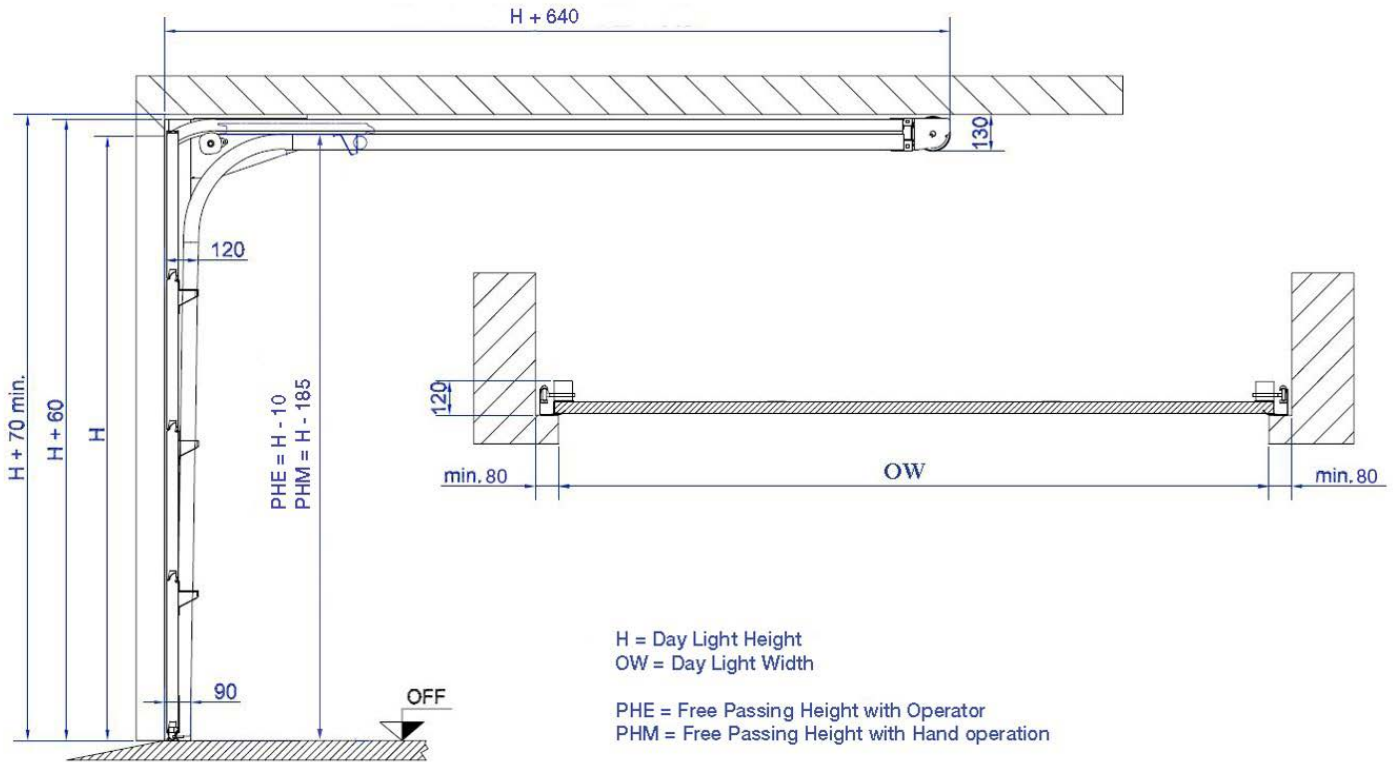

One person fitting using only one 13mm tool.

**“Easy - mount”
system**

Technical information

- Torsion spring system (rear);
- Seven standard heights available; 2000, 2125, 2250, 2375, 2500, 2750, 3000mm;
- Maximum door size: 6000 x 3000mm (W x H);
- Maximum door weight: 165 kg;
- Headroom, manual, at standard height 70mm;
- Side room minimum 80mm with 14024 bolt;
- CE designed conform 13241-1;
- ITT approved by SP;

- With 46mm roller

**80mm Pulley
25271**

- For 4mm cable
- With holes for 44012 mounting

Slideable C-track

Art. nr.	Length (mm)
24810	1350
24811	3000
24812	1350
24813	3000

Notes:
With holes
With holes
Without holes
Without holes

With holes
With holes
With holes
Without holes
Without holes
Without holes

**Connection bracket
24801**

- To use with 24803 and 24805

**Suspension profile
24803 + 24805**

Pre-assembled trackset overview for SRR 70 system

Horizontal trackset SRR 70 (Pair).

Curve section SRR 70 (Pair).

	Vertical trackset SRR70 (pair)		Horizontal trackset SRR70 (Pair)		Curve section SRR70 (pair)
	bolted version	rivet version	bolted version	rivet version	rivet version
Standard door opening height	Article	Article	Article	Article	Article
2000	44000-2000	44010-2000	47001-2000	47011-2000	24720-L & 24720-R
2125	44000-2125	44010-2125	47001-2125	47011-2125	
2250	44000-2250	44010-2250	47001-2250	47011-2250	
2375	44000-2375	44010-2375	47001-2375	47011-2375	
2500	44000-2500	44010-2500	47001-2500	47011-2500	
2750	44000-2750	44010-2750	47001-2750	47011-2750	
3000	44000-3000	44010-3000	47001-3000	47011-3000	