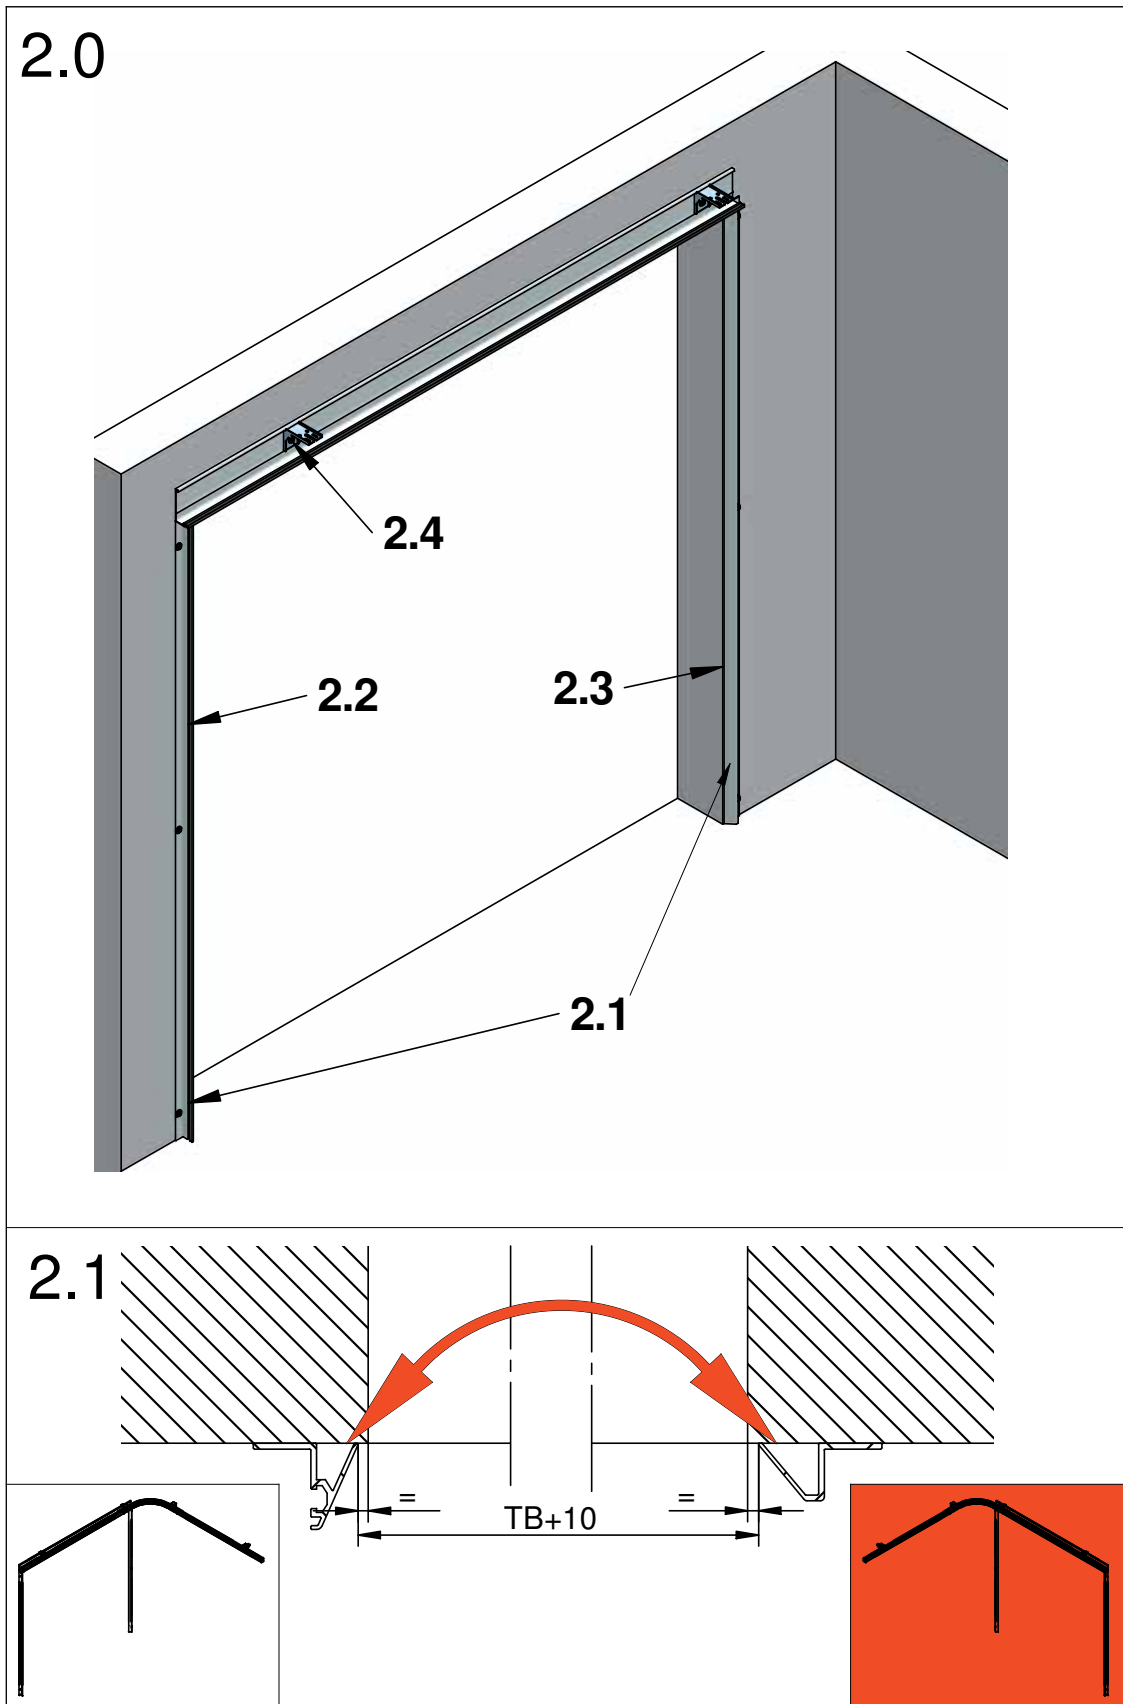

Europe's  
**BEST  
SIDE SLIDING  
DOOR**

**4** KITS  
AVAILABLE  
+ 1 extension kit

Montage / Fabrication  
Installation / Montage  
Ensamblaje / Montaggio

1.0

2.2

2.3

2.4

TH [mm]	x [mm]	x [mm]
<b>Steelline</b>		
≤2000	4-10	4-15
2001-3000	4-10	4-15
3001-4000	5-9	5-14
<b>Aluline</b>		
≤2000	5-9	5-14
2001-3000	7	7-12
3001-4000	<del>7</del>	<del>9-10</del>